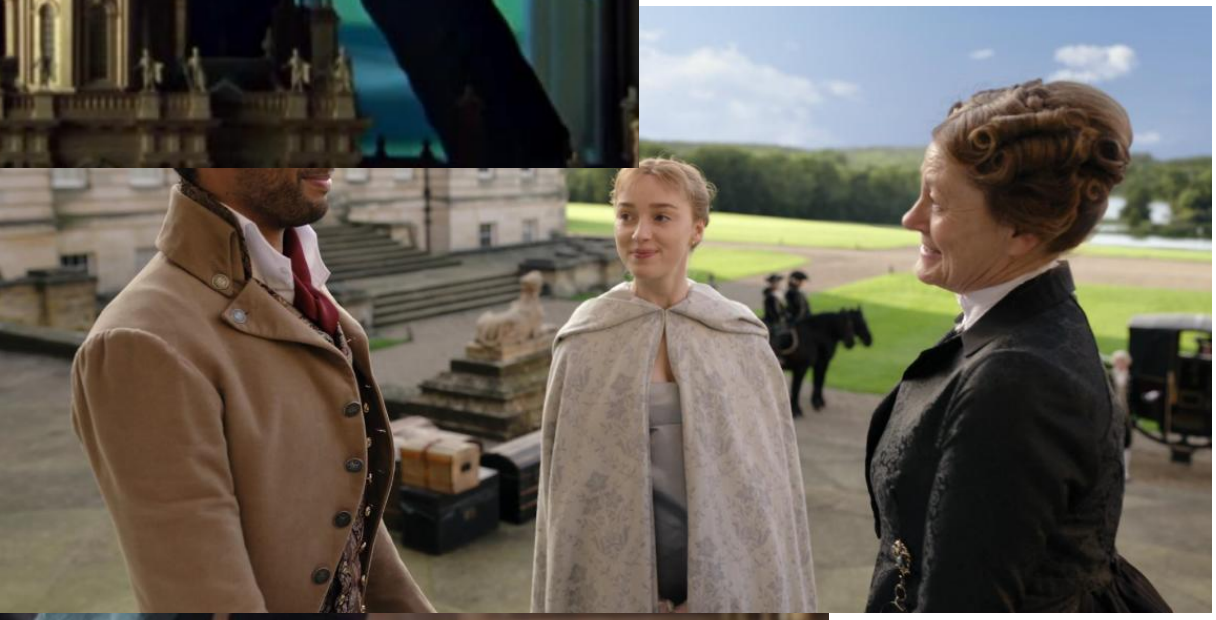

Abbi Ollive, Castle Howard  
Lights, Camera, Action (and Peacocks!)

**CASTLE HOWARD**

**CASTLE HOWARD**

**CASTLE HOWARD**

**CASTLE HOWARD**

CASTLE HOWARD

CASTLE HOWARD

**Pictures: New TV series takes us behind the scenes at Castle Howard this Christmas**

**CASTLE HOWARD**

**CASTLE HOWARD**

**CASTLE HOWARD**

**CASTLE HOWARD**

Attendants employed by the stately home in North Yorkshire are so committed that they declined to leave the room during the filming of [Bridgerton](#) sex scenes, the period drama's director has revealed.