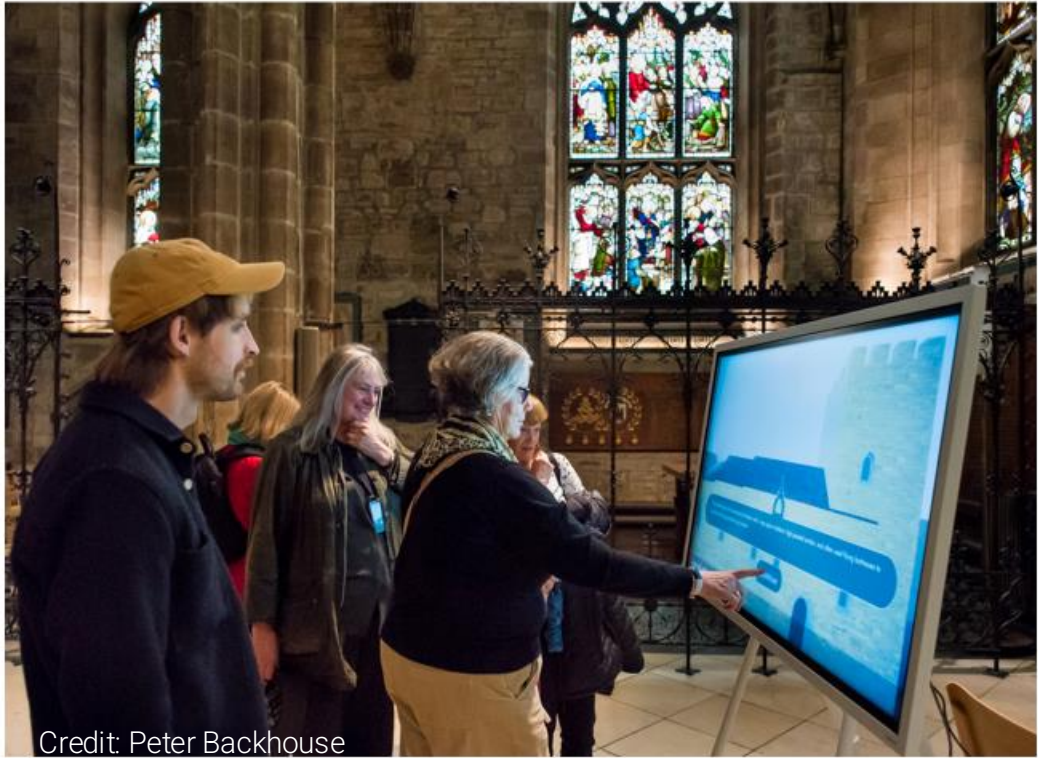

In the 15th century (1400s), more improvements and building works took place in St. Giles'.

Continue

15th Century (1400s)

ST GILES' CATHEDRAL

Credit: Peter Backhouse

Art of the possible

Interface Powerful partnerships

Value of connections and collaborations

Explore and exchange new ideas

Future-proofing and horizon-scanning

Technology & future of visitor experiences

Photo: Scottish Crannog Centre

Photo: Martin Shields

Photo: University of Aberdeen